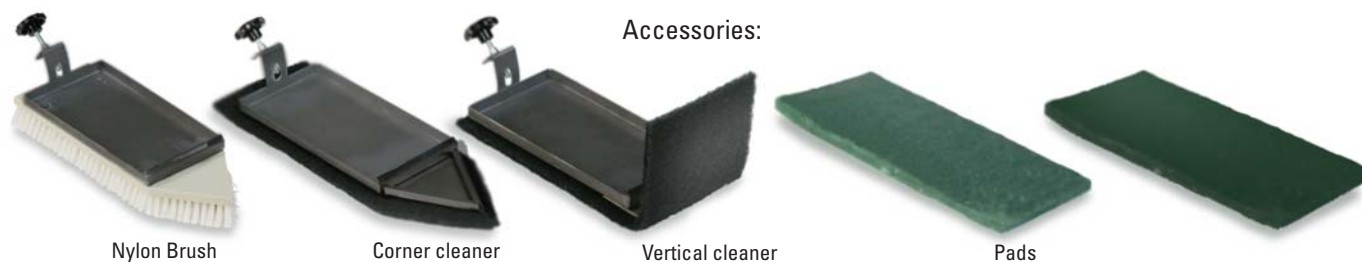

Primaster

TOPLIGHT

The Solution to ALL of Your
Cleaning Needs

Primaster

Primaster **TopLight**

The Solution to ALL of Your Cleaning Needs

The Primaster Top Light performs best in restricted areas, where other cleaning machines are too heavy and cumbersome. The Primaster Top Light cleans with efficiency. Its unique rapid back and forth-movement (5400 rpm) does not need a heavy tool. The TopLight is easy to maneuver in restricted areas and keeps its efficiency in open stairs, because the machine does not splash even if there is plenty of washing water on the floor. The Primaster Top Light is the first cleaning machine, which also cleans corners. The shape and size of the drive plate are specially suited for stairs and corners (rectangle, size 110 x 225 mm). The handle and the shaft are mounted with "floating installation", so the user can exactly adjust an ergonomic and comfortable working position in all kinds of stairs. The TopLight weight- only 8 kg - makes the moving the machine from stair to stair easier and speeds up working time considerably.

**Typical cleaning applications: Ground cleaning • Light cleaning
floors • stairs and steps • restrooms and toilets • washrooms • saunas • other restricted/obstructed**

Technical details:

Machine is CE-approved • Total weight 8 kg • 6000 r/min • 200 W / 230 V • Driveboard 110x215 mm • Pad 110x 215